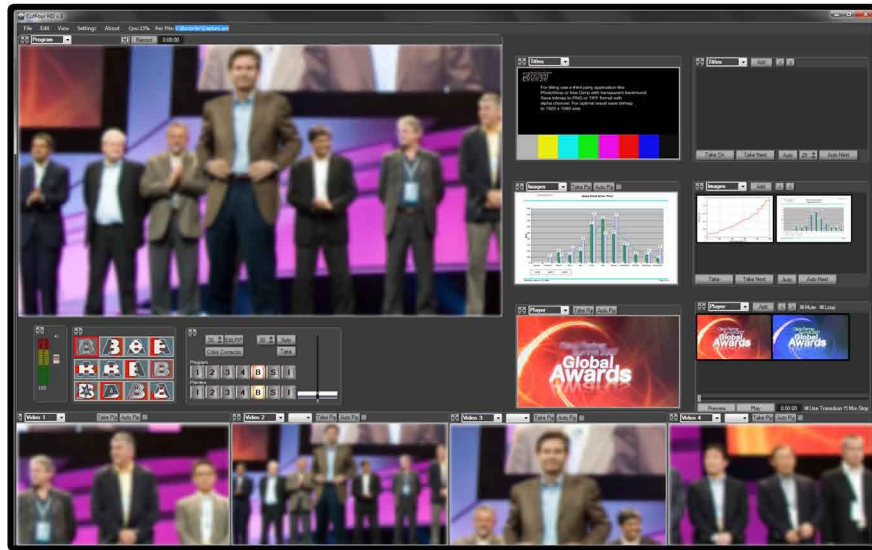

# Stream Breeze

It's all in the name...

It's a Breeze...

## SD/HD live video switching & streaming platform.

- ~Four video inputs (Analog, DV, HDMI or SDI available)
- ~Previews for all video input channels
- ~Streaming with any streaming software or web portal
- ~Titles over video with alpha channel support
- ~Capture to Raw AVI format (Multi platform support)
- ~Four channel color correction
- ~Five channel picture in picture
- ~Solid state system drive (durability and quick startup)
- ~Still Image and video file input channel
- ~Slow motion capture plug-in option available
- ~Internal DVD burner