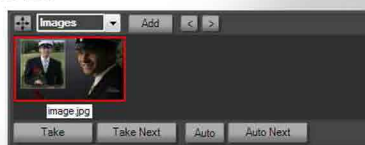

## SD/HD live video switching & streaming platform.

- ~Four video inputs (Analog, DV, HDMI or SDI available)
- ~Previews for all video input channels
- ~Streaming with any streaming software or web portal
- ~Titles over video with alpha channel support
- ~Capture to Raw AVI format (Multi platform support)
- ~Four channel color correction
- ~Five channel picture in picture
- ~Solid state system drive (durability and quick startup)
- ~Still Image and video file input channel
- ~Slow motion capture plug-in option available
- ~Internal DVD burner