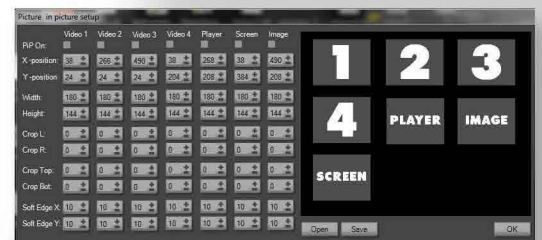

## SD/HD live video switching & streaming platform.

- ~Four video inputs (Analog, DV, HDMI or SDI available)
- ~Previews for all video input channels
- ~Streaming with any streaming software or web portal
- ~Titles over video with alpha channel support
- ~Capture to Raw AVI format (Multi platform support)
- ~Four channel color correction
- ~Five channel picture in picture
- ~Solid state system drive (durability and quick startup)
- ~Still Image and video file input channel
- ~Slow motion capture plug-in option available
- ~Internal DVD burner